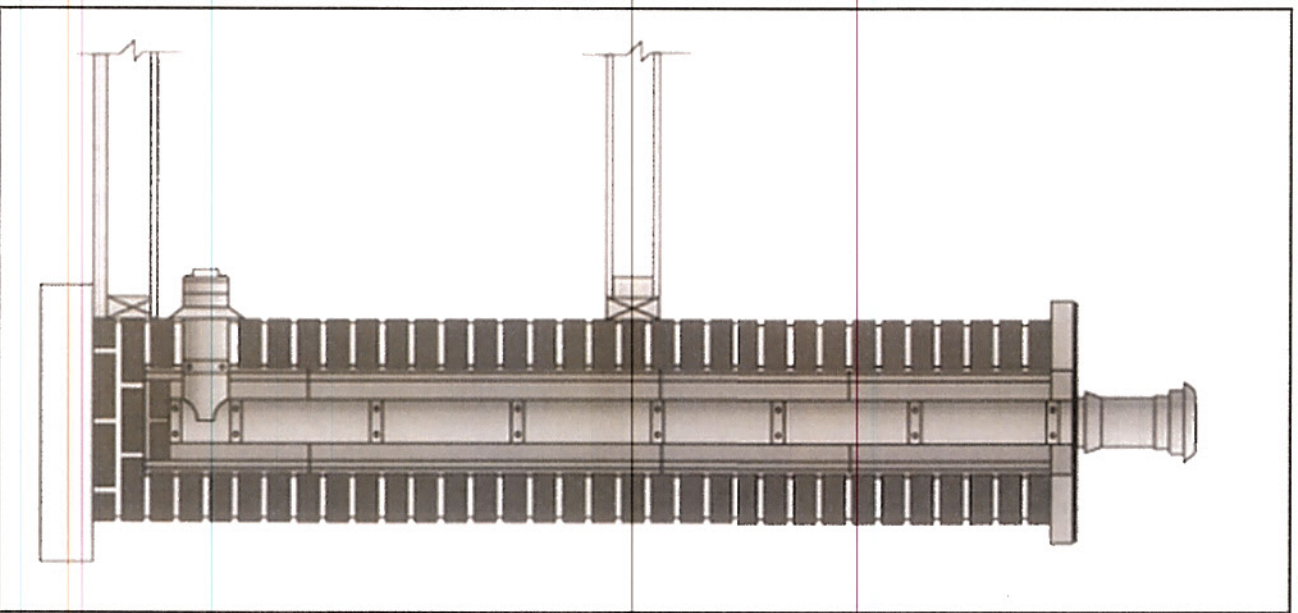

We are open Monday through
Saturday, closed on Sunday.

Not Sure About Your
Chimney - Consider A
Stainless 24 GA Liner

E-N-R

STAINLESS

152 Bangor Road
Easton, Maine 04740

24" - 24 Gage Pipe

| | |
|-----------|---------|
| 4" | \$10.00 |
| 5" | \$11.16 |
| 6" | \$12.08 |
| 7" | \$13.34 |
| 8" | \$14.16 |
| 9" | \$15.25 |
| 10" | \$15.80 |
| 11" | \$16.38 |
| 12" | \$18.02 |